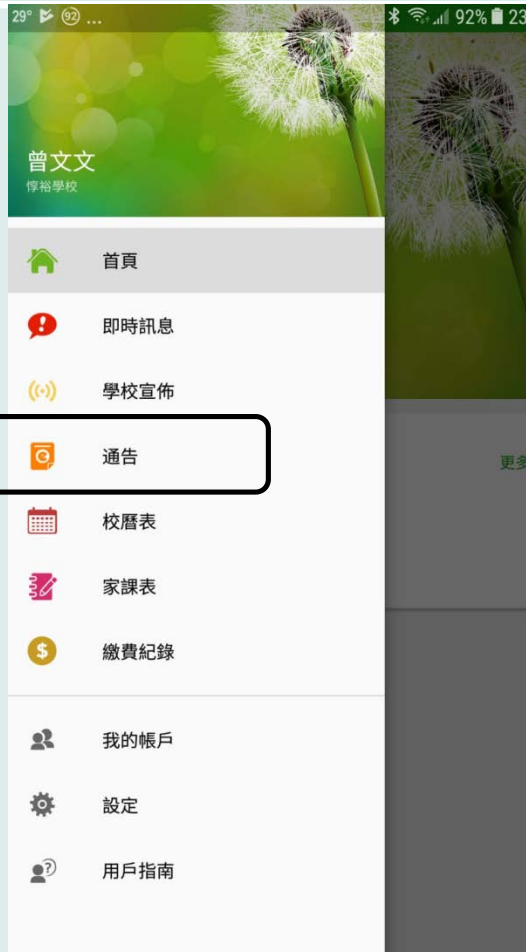

The screenshot shows the Android app interface. At the top left, there is a green header with a white hamburger menu icon and the text "首頁". Below this is the school logo "KIS Training 博文幼稚園" and "KIS Training Broadlearning Kindergarten". The user's name "家長, 陳文軒" is displayed next to a profile picture. Below that, the child's name "陳芷婷" and class "低級A班" are shown with another profile picture. A central orange and yellow banner displays the schedule for "今日" (Today): "到達 07:58 (準時)" and "離開 16:01". Below the banner are two event cards: "參觀香港文化博物館" dated "2015-11-17" and "Parents' Day 2015" dated "2015-11-17".

The screenshot shows the iOS app interface. At the top, the status bar shows "SMC HK", "2:28 PM", and "98%". The app title "KIS Training 博文幼稚園 2" is visible. Below the title is a child's profile picture and name "李俊秀 K2A". A white box in the center contains the message "目前沒有新資訊!" and "向下拉以更新" with a refresh icon. At the bottom, there is a navigation bar with icons for "首頁", "即時訊息", "學校宣佈", "通告", and a hamburger menu icon.

家長於eClass Parent App 進行繳費

Android

iOS

進入
通告

家長於eClass Parent App 進行繳費

Android

通告

+ 其他資料